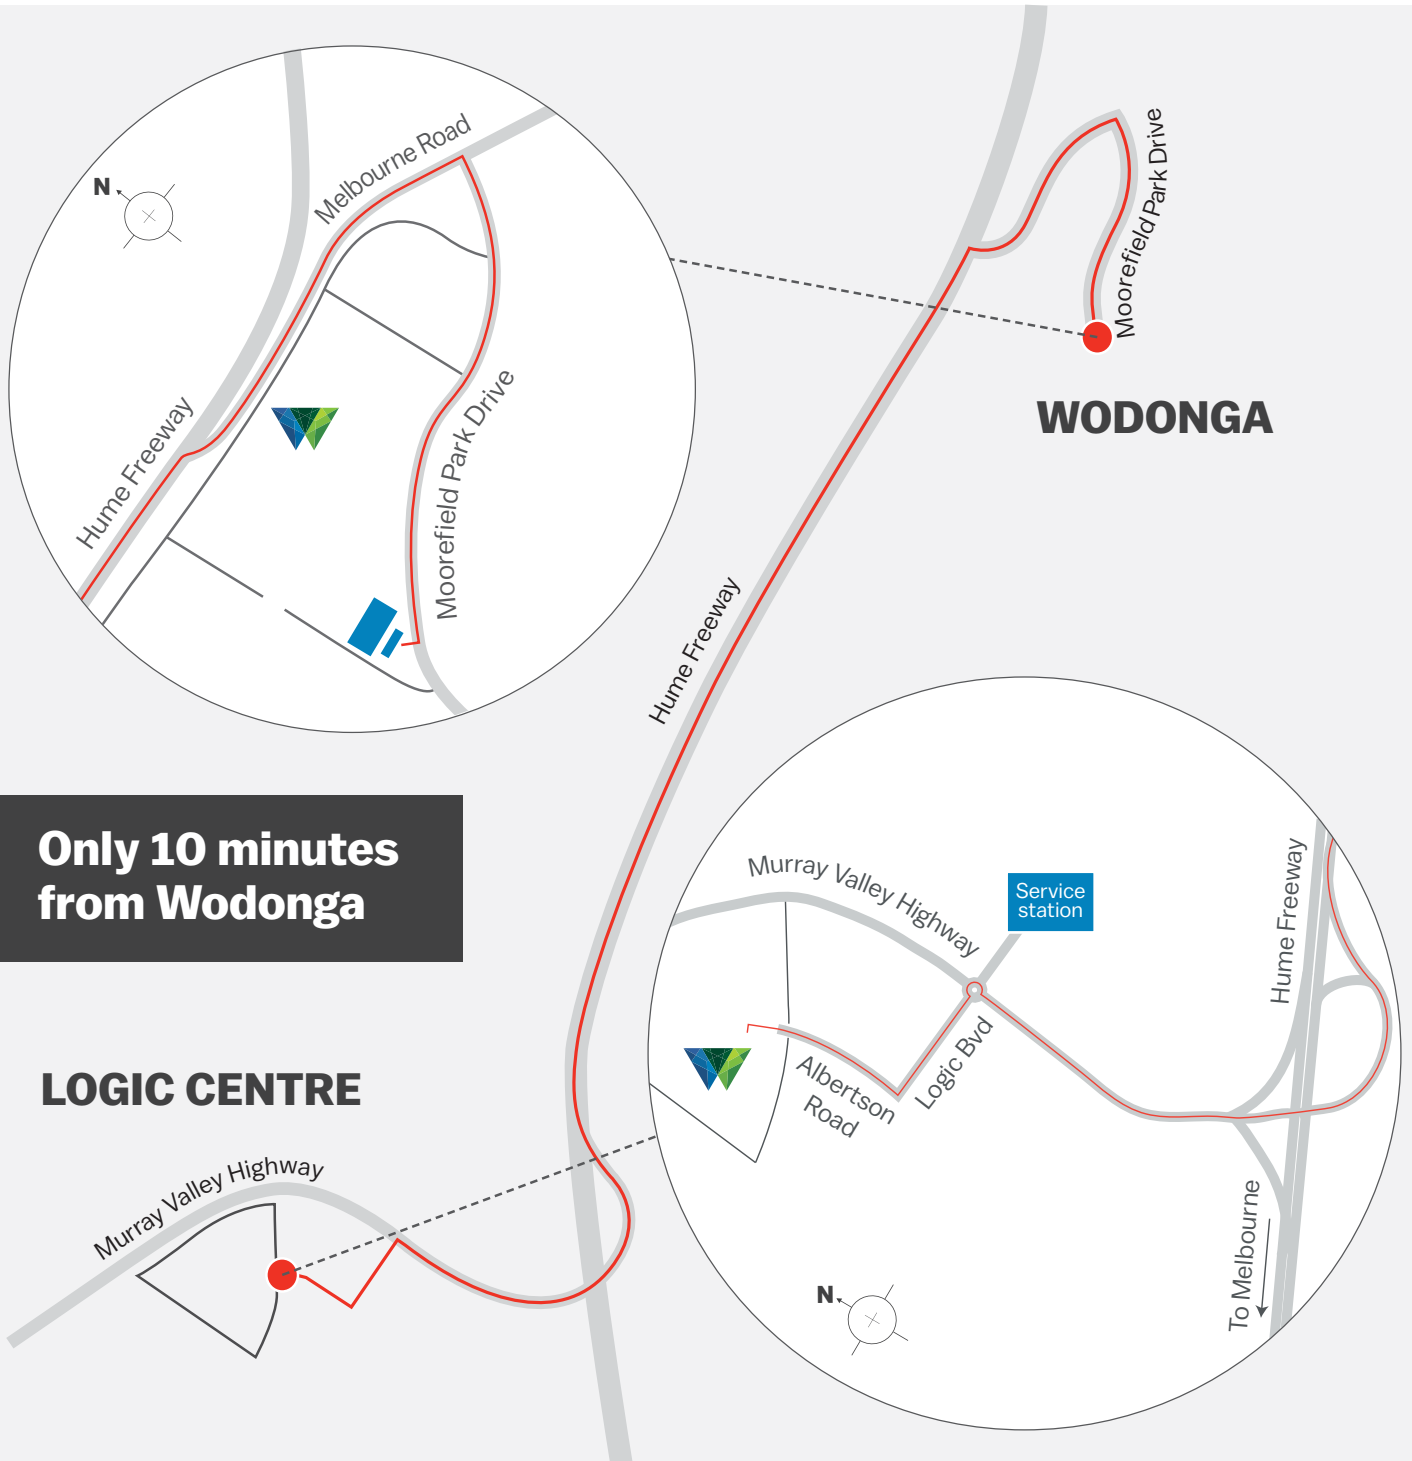

TAFE TO LOGIC

Only 10 minutes from Wodonga

LOGIC CENTRE

EARTHMOVING MACHINERY

FORKLIFTS

SUPPLY CHAIN & WAREHOUSING

AUTOMOTIVE

TRUCKS